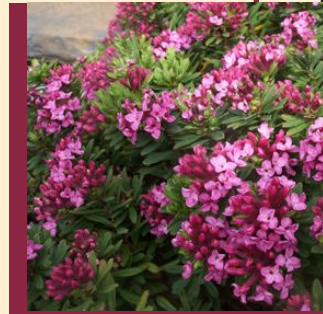

Lilacs
Mock Orange

Rose Daphne
Roses

Plants For Semi Moist Locations

Birch
Cedar
Cranberry
Cypress
Dwarf Balsam Fir

Elder
Red Dogwood
Sea Buckthorn
Snowball
Snowberry

Plants With Red-purple Summer Foliage

Purple Leaf Plum
Red Leaf Rose
Royalty Crabapple

Schubert Chokecherry
Thunderchild Crabapple

Plants Native to Alberta

Buffaloberry
Lodgepole Pine
Paper Birch
Pin Cherry
Prickly Rose
Pussy Willow

Snowberry
Tamarack
Trembling Aspen
Western Chokecherry
White Spruce
Wolf Willow